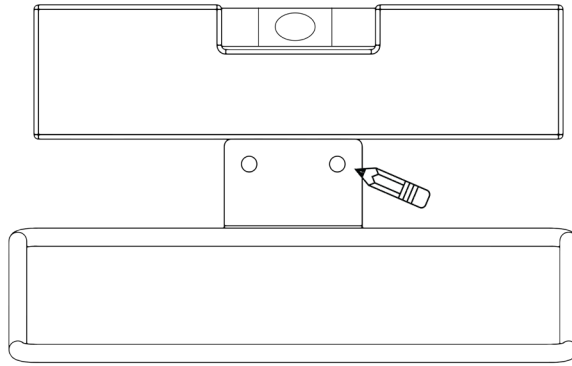

### PACKAGING CONTENTS:

TOOLS REQUIRED:

Cordless Drill

3/16in drill bit

Pencil

Level

## Step 1

Once you have located the desired location for the wall mount planters, ensure that the brackets are level, and mark the points for drilling.