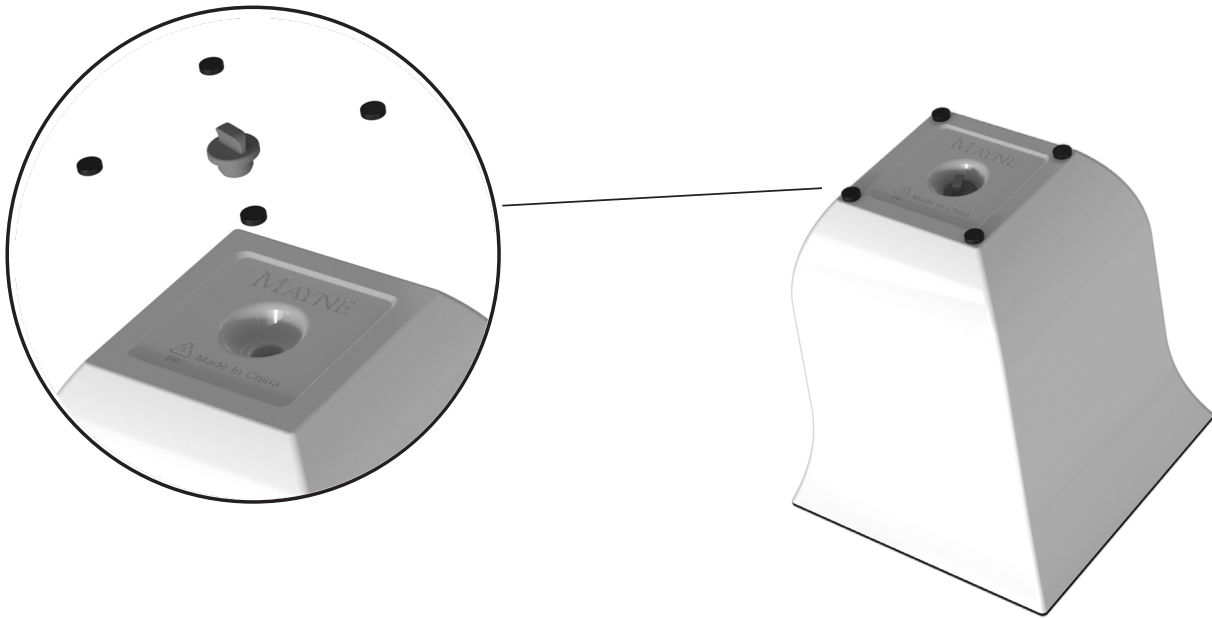

## Step 1

Once you have located the desired location for the wall mount planters, ensure that the brackets are level, and mark the points for drilling.

## Step 2

For installation on a wood surface (shed or fence), secure screws directly into the surface. For installation on drywall or masonry pre-drill holes, insert the wall plugs, and then secure brackets in place.

## Step 3

For indoor use, securely install the red drain plug in the bottom of the planter.

For tabletop purposes attach the optional rubber feet to the bottom of the planter to protect surfaces and provide non-slip contact.

## Step 4

Drop the liner into the planter body, then place the planter in the bracket.

This planter is suitable for flowers, succulents, or herbs. Plant and enjoy!