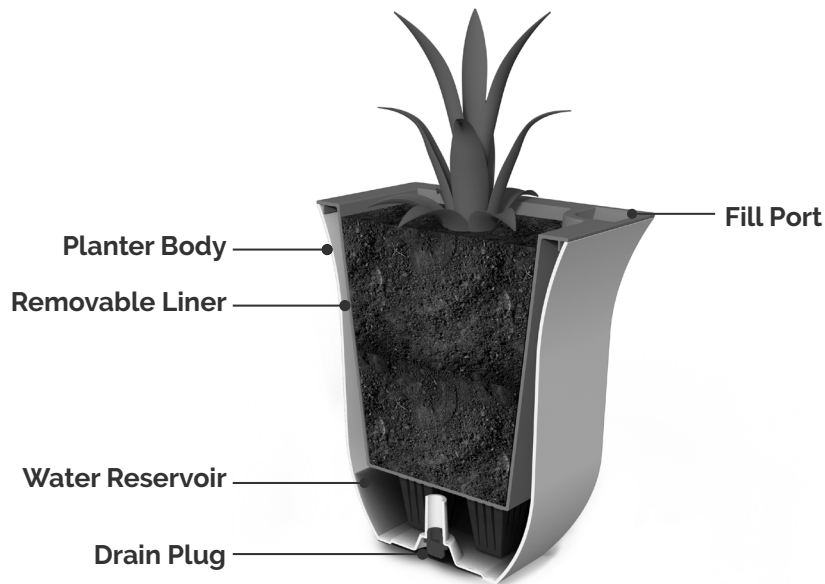

General Planting Recommendations

- This planter can be used both indoors and outdoors, individually or as a trio. For outdoor use, completely remove the drain plug.
- The fill port hole provides you with direct access to the water reservoir.
- Avoid using garden soil or top soil for container planting - it's often too dense and restricts air circulation. A potting mix is strongly recommended and will ensure better plant growth.
- Mayne offers a limited 2-year warranty on the planter and a 1-year warranty on all included hardware.

Four Season Use

Indoor/Outdoor Use

Easy To Install

MAYNE®
Bring life to your home & garden

For customer service inquiries call toll free at 866-363-8834 or email customerservice@gomayne.com.

For more information visit gomayne.com.