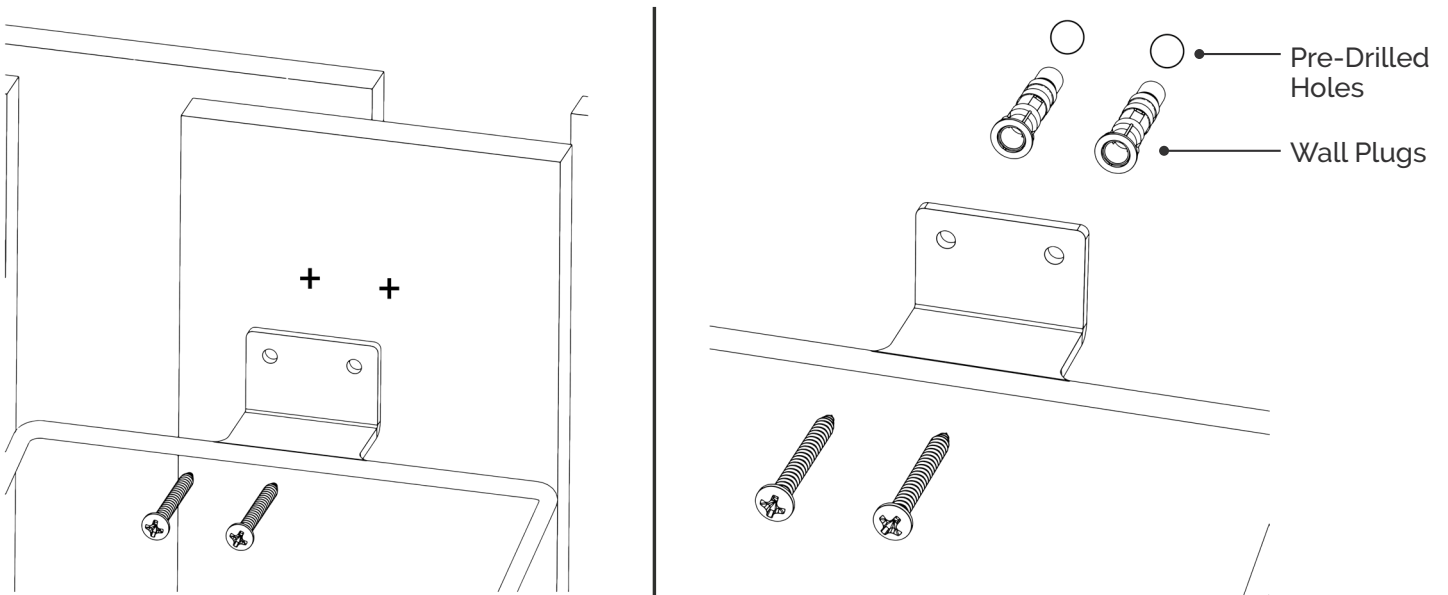

## Step 1

Once you have located the desired location for the wall mount planters, ensure that the brackets are level, and mark the points for drilling.

## Step 2

For installation on a wood surface (shed or fence), secure screws directly into the surface. For installation on drywall or masonry pre-drill holes, insert the wall plugs, and then secure brackets in place.